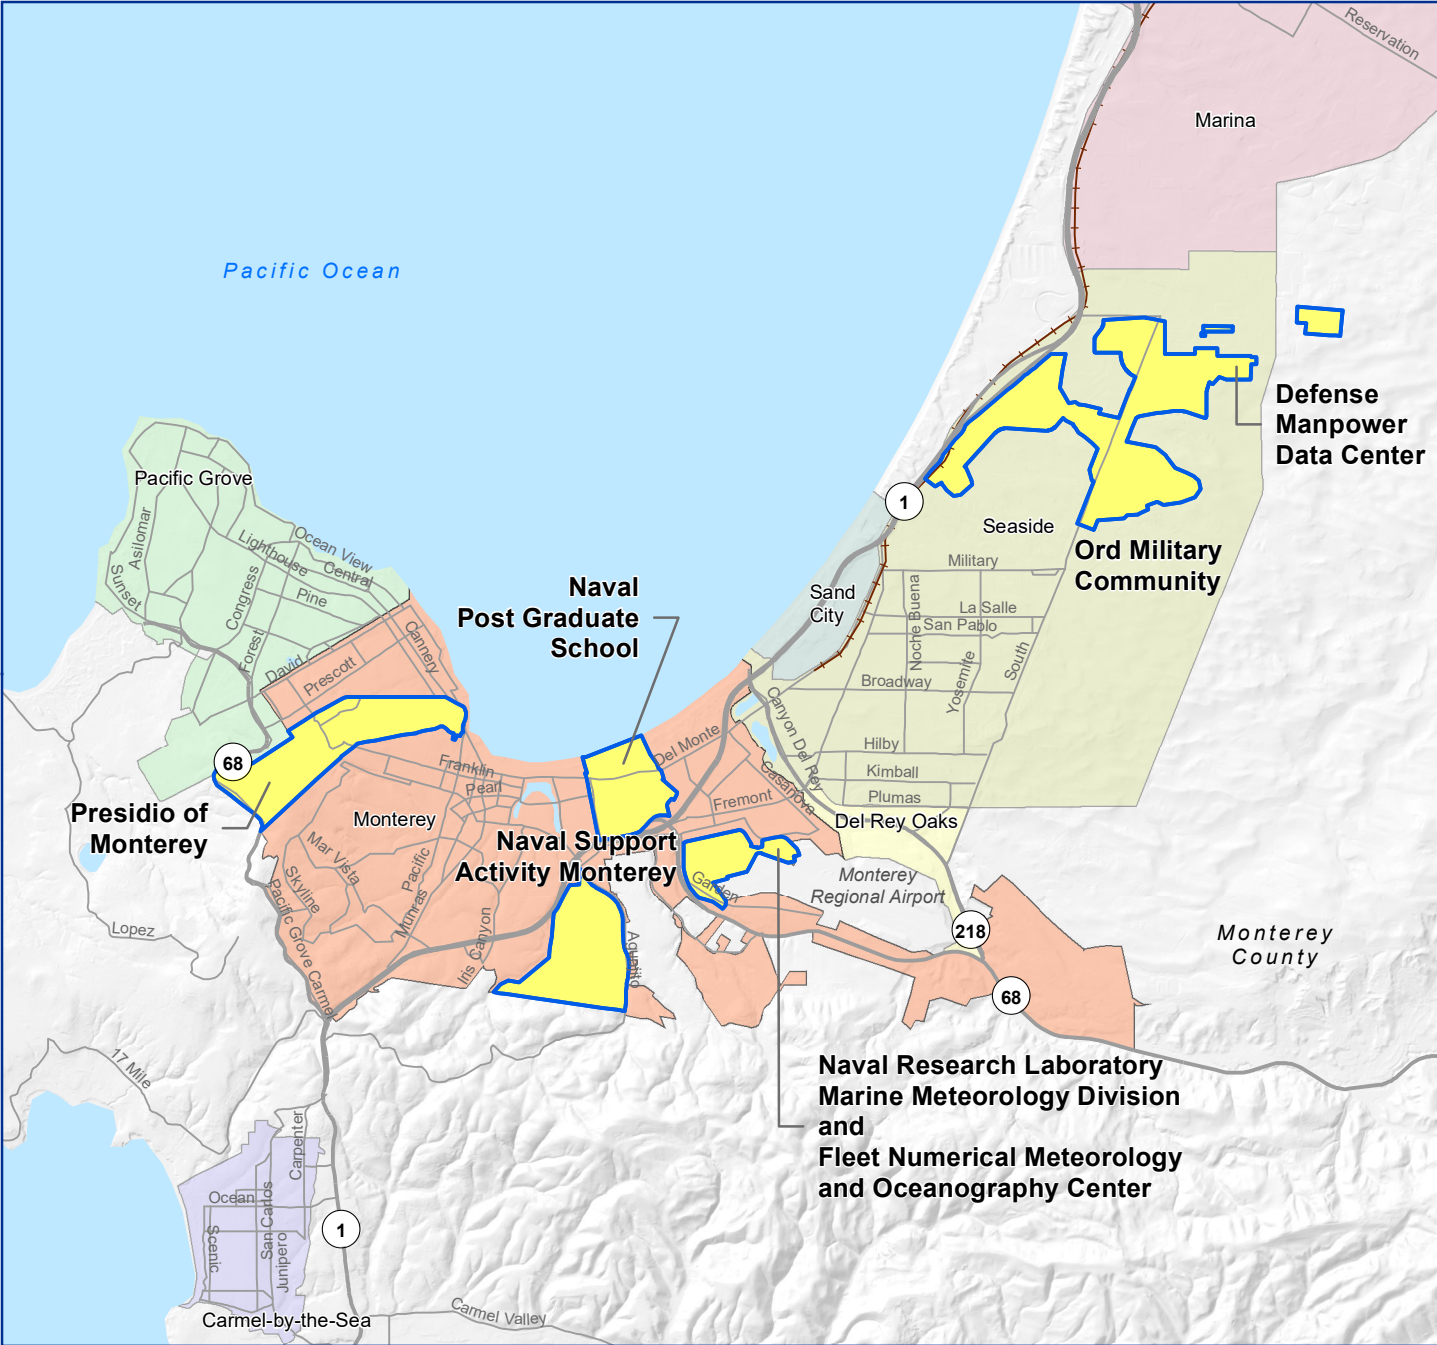

Monterey Regional Compatible Use Study North County Area

Legend

- Department of Defense Property
- Monterey
- Carmel-by-the-Sea
- Del Rey Oaks
- Marina
- Pacific Grove
- Sand City
- Seaside
- State Route
- Major Road
- Railroad
- Water

**Defense
Manpower
Data Center**

**Ord Military
Community**

**Naval
Post Graduate
School**

**Naval Support
Activity Monterey**

**Naval Research Laboratory
Marine Meteorology Division
and
Fleet Numerical Meteorology
and Oceanography Center**

Source: US Census. USGS.
City of Monterey

Fig1-1_MRCUS_North_County_2021_06_16_EBR.pdf