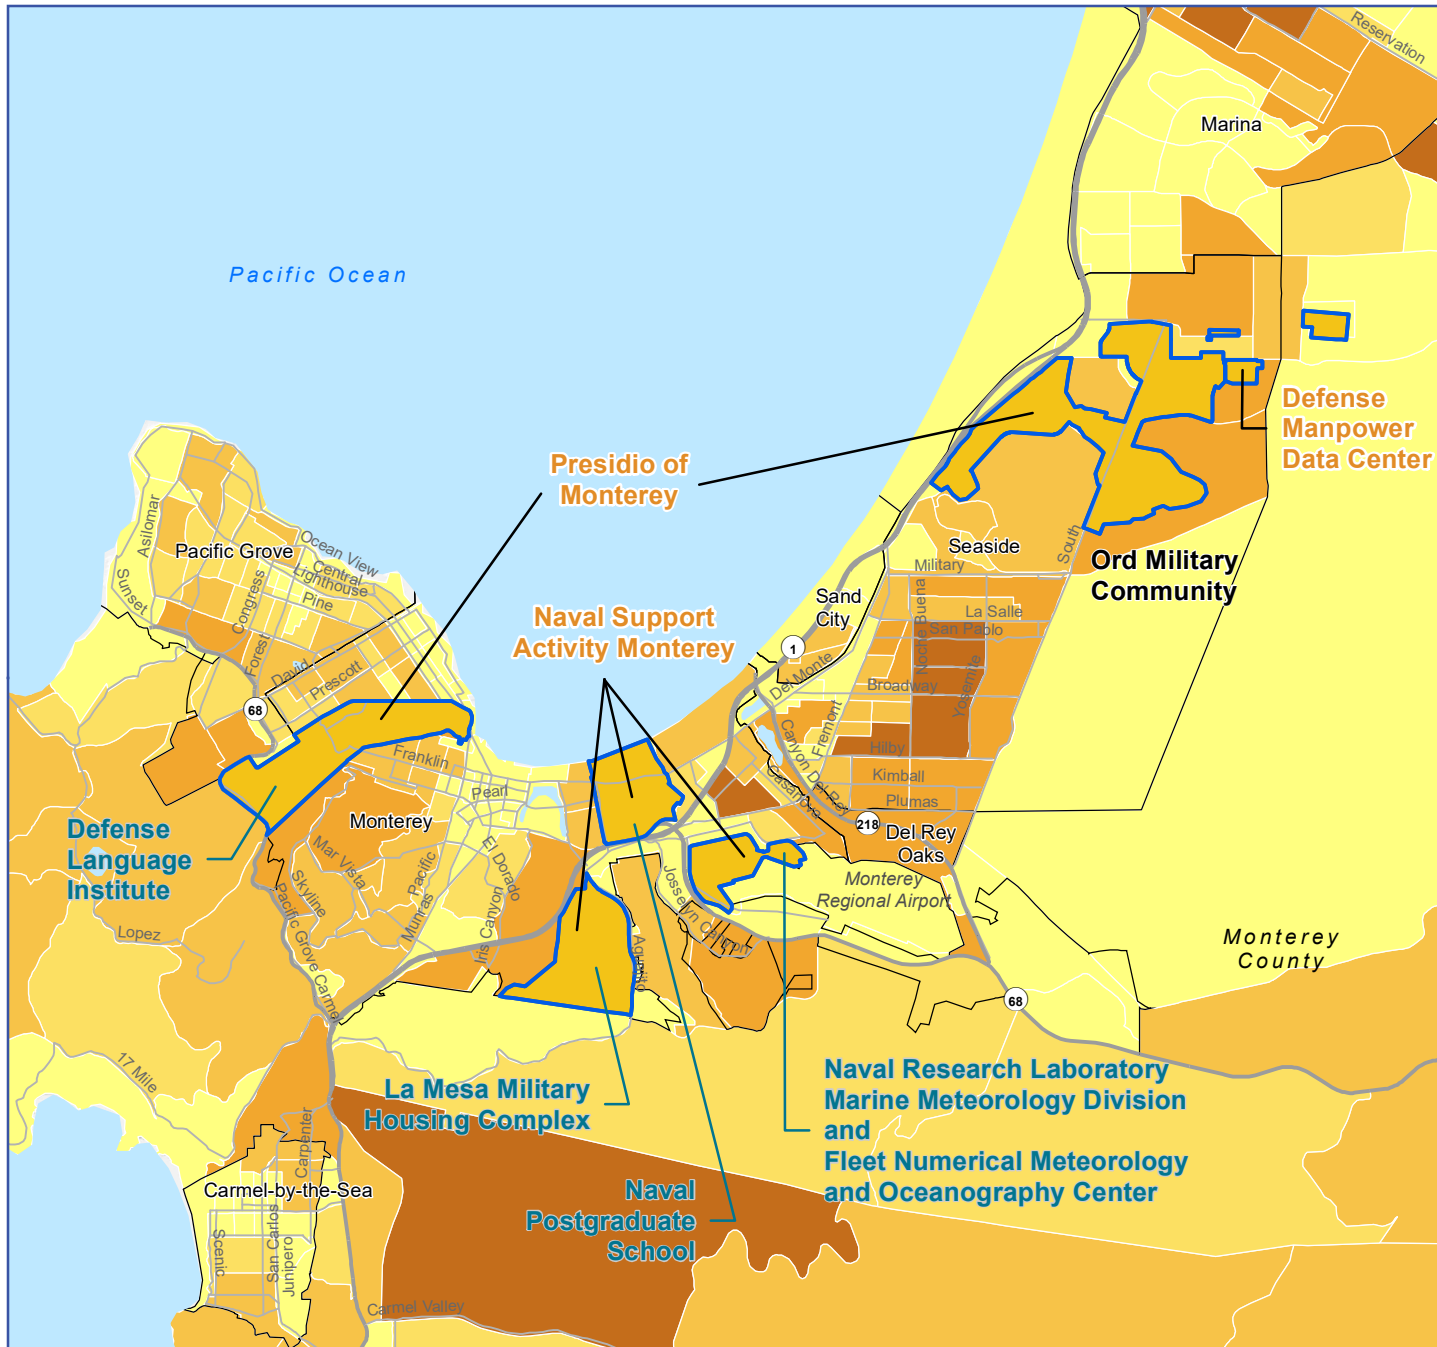

North County Area 2040 Projected Population

Legend

2040 Projected Population

- 0 - 250
- 251 - 500
- 501 - 1,000
- 1,001 - 2,000
- 2,001 - 4,000

- Department of Defense Property
- City Limits
- State Route
- Major Road
- Water