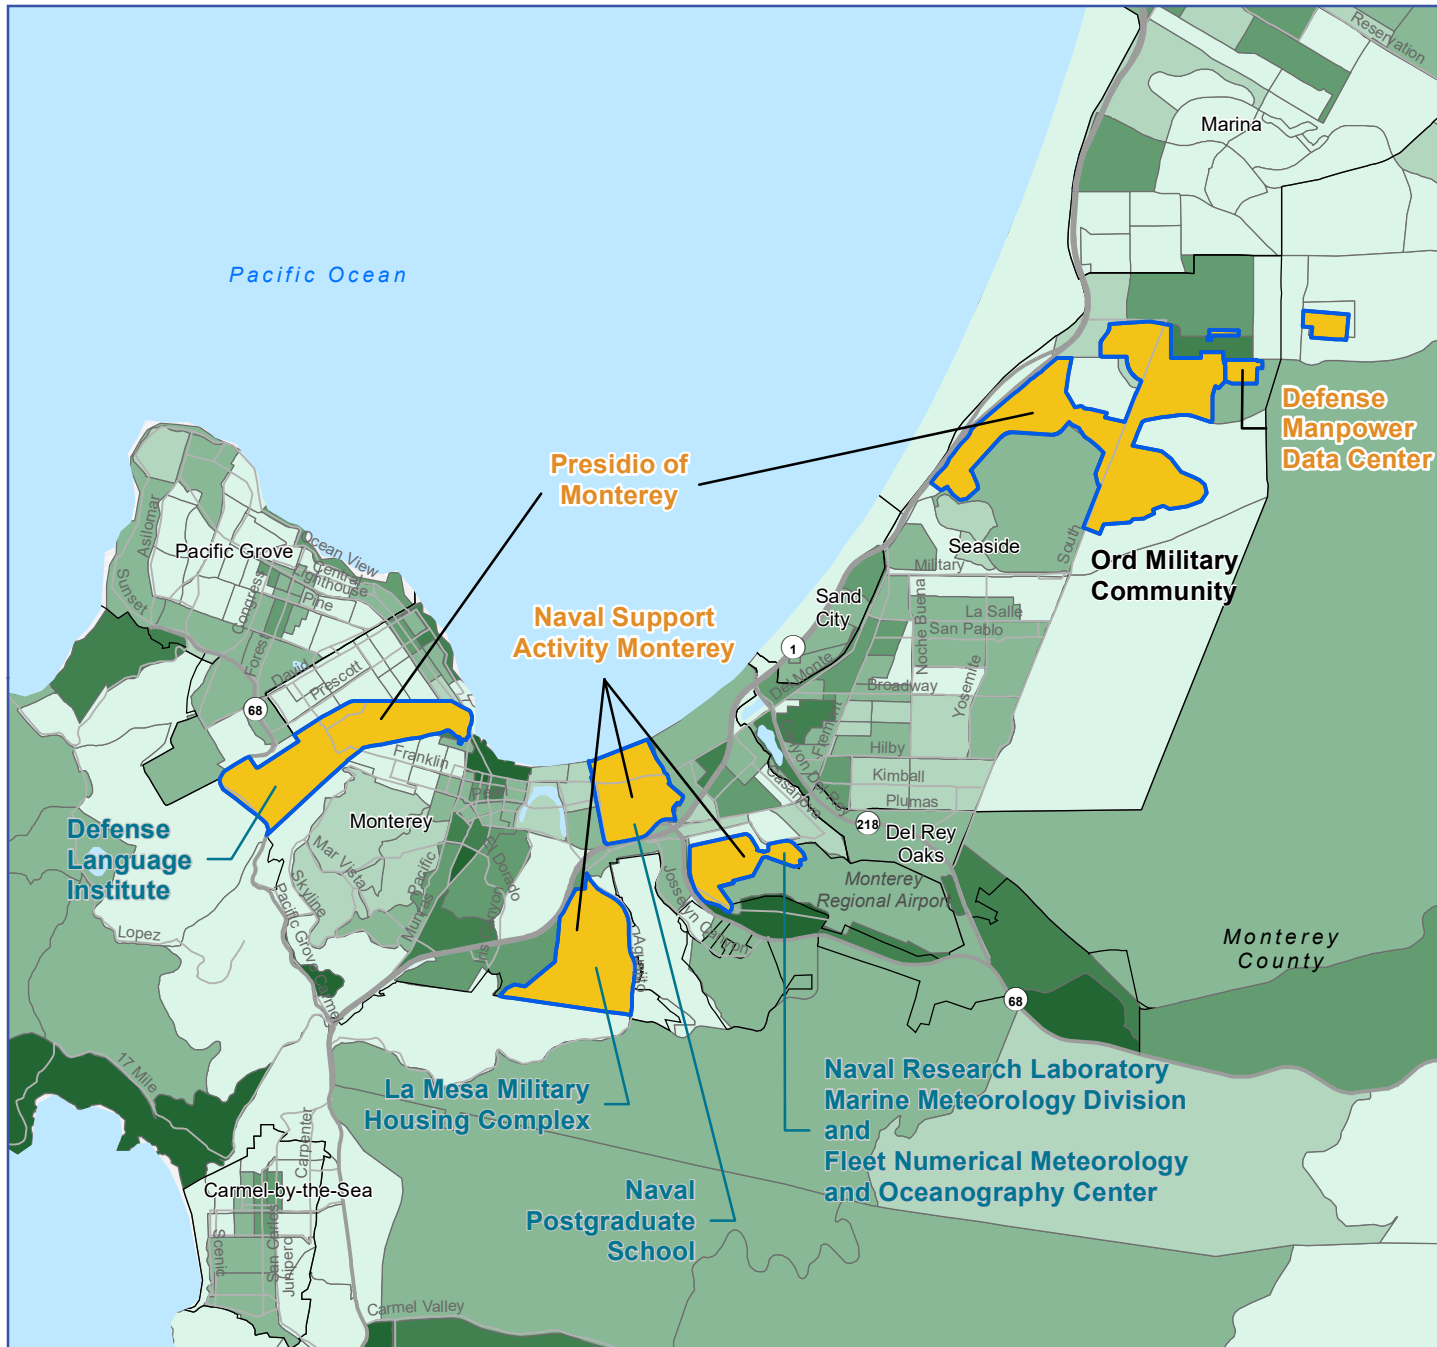

North County Area 2040 Projected Jobs

Legend

2040 Projected Jobs

- 0 - 50
- 51 - 100
- 101 - 500
- 501 - 1,000
- 1,001 - 2,000
- 2,001 - 5,000+
- Department of Defense Property
- City Limits
- State Route
- Major Road
- Water

Source: AMBAG, 2022.